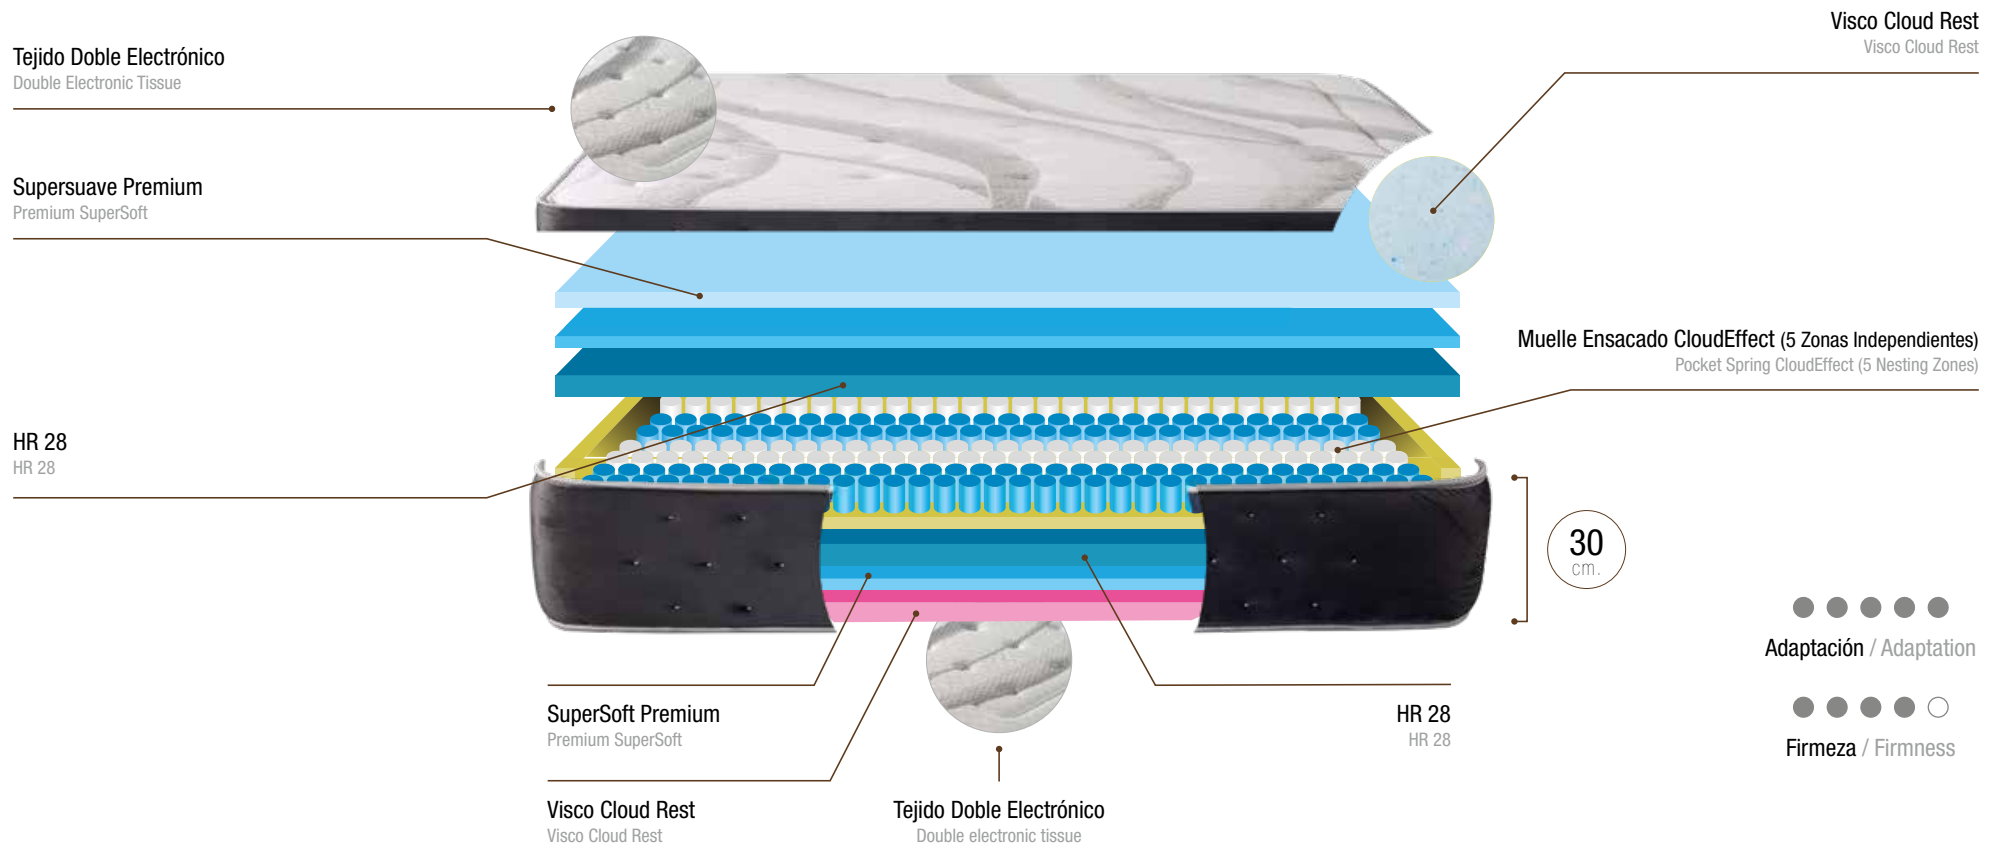

The TERZO mattress has A 5-YEAR GUARANTEE. Its core is made up with high-density and comfortable HR, with BIO particles of natural origin, along with a layer of BIO foam profiled in 5 high density zones and another super soft layer for a perfect thermoregulation and adaptation to the body. To finish this set, we place a layer of visco gel that gives a feeling at the time of an ideal rest. The mattress is finished with a double electronic fabric ,special Terzo design.

Visco Gel
Gel visco

Núcleo HR
High Density HR Core

Tejado Doble electrónico
Double electronic tissue

3D Transpirable
Breathable 3D

terzo

Visual Dreams

TERZO
Bio 5 Zones 60k

 5 AÑOS
DE GARANTÍA*

The mattress model B-40k has A 5-YEAR GUARANTEE. Its core is made up of 5 zones of independent pocket springs with Cloud Effect sensation, for a good adaptation to the body. It includes 2 layers of high density foam, a super soft layer and another layer of Visco Cloud Rest. The mattress is finished with a double electronic fabric, special design B-40K, quilted with the cover-cover technique that ensures a perfect finish.