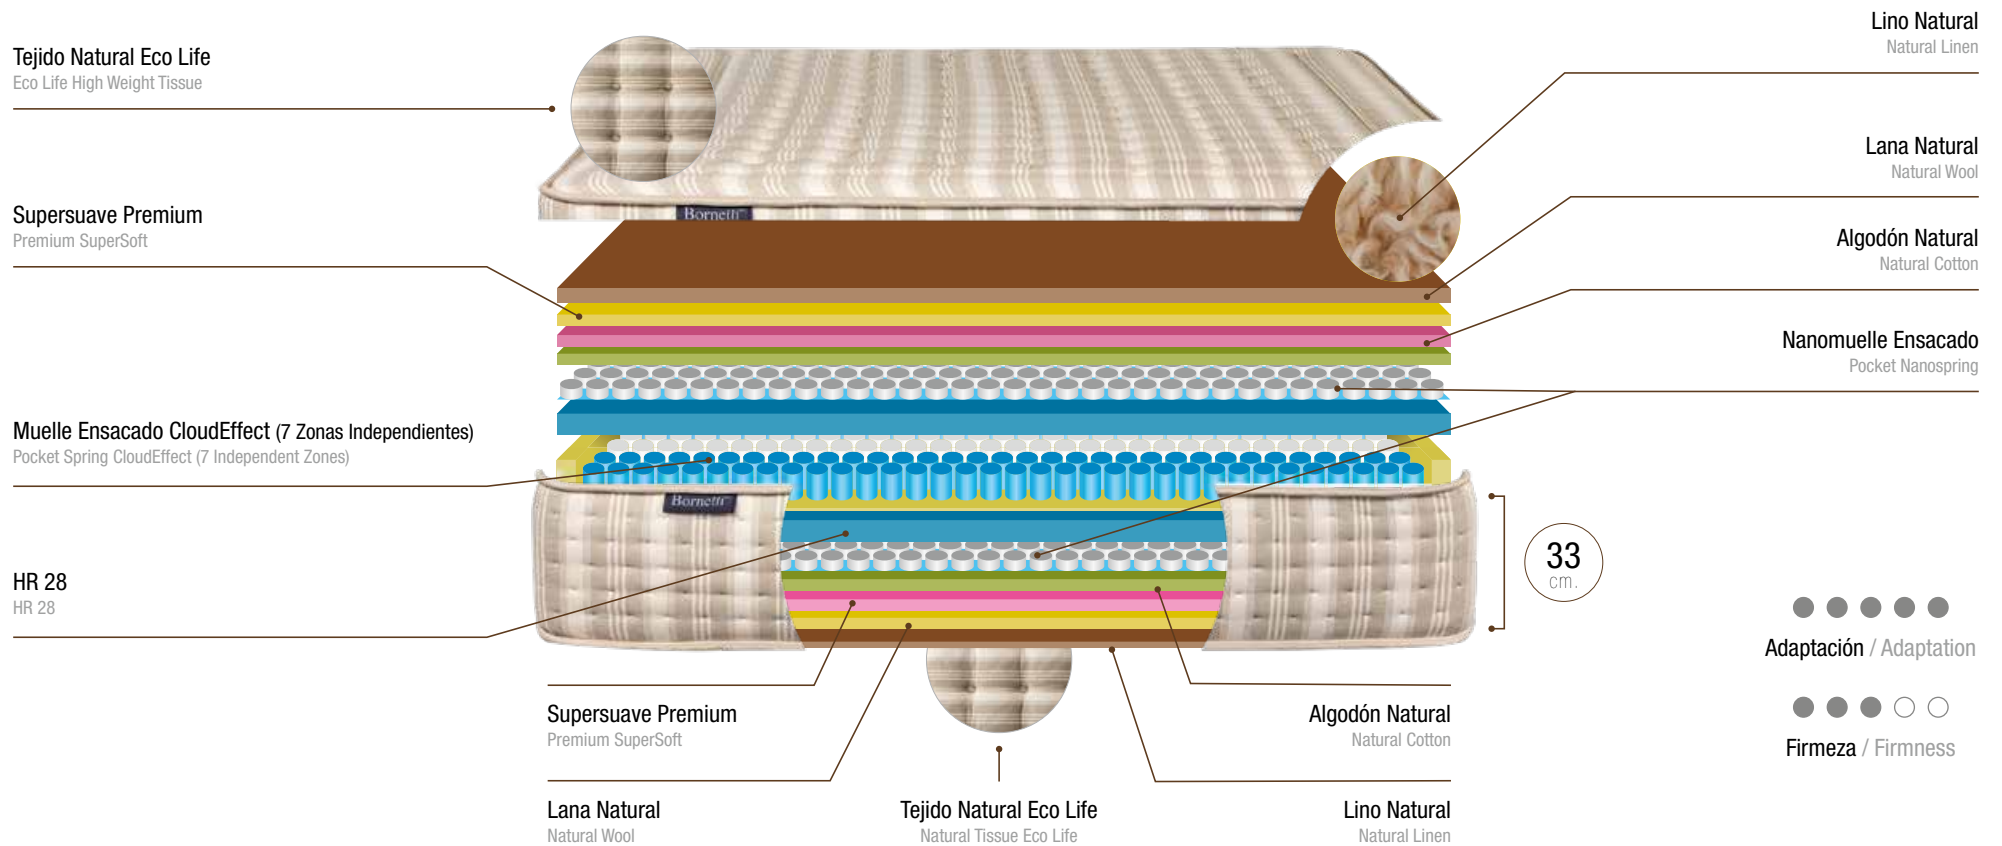

It consists of a core composed exclusively of SuperSoft Premium layers and natural origin fibers that ensure an extremely soft and comfortable reception and at the same time a feeling of full freshness. All this material composition culminates with a 100% natural viscose fabric surface that delights touch and sight thanks to its soft and pleasant texture and its attractive and subtle finish.

vento

El colchón modelo VENTO, tiene UNA GARANTIA de 10 AÑOS, su núcleo está formado por 7 zonas de muelles ensacados independientes colocados en disposición NESTING, aumentando así, su durabilidad y confort. Incluye dos capas de NANO MUELLES Cloud Efect, que multiplica la adaptación al cuerpo, proporcionando un fantástico descanso. Para completar sus grandes prestaciones, se le ha incorporado una capa de lana termostabilizadora y otra capa de algodón que nos aporta su propiedad hidro-reguladora. Este conjunto de capas consigue la mejor sensación para un descanso ideal. El colchón se termina con un tejido lino natural diseño especial Vento, acolchado con la técnica tapa-tapa que asegura un perfecto acabado.

The Vento mattress has A 10-YEAR GUARANTEE. Its core is made up of 7 zones of independent pocket springs placed in Nesting setting, thus increasing its durability and comfort. It includes two layers of NANO SPRINGS Cloud Effect that multiply the adaptation to the body, providing a fantastic rest. To complete its high benefits, a thermoregulating wool layer has been incorporated, along with a layer of cotton that provides its hydro regulatory property. This set of layers supplies the best sensation for an ideal rest. The mattress is completed by natural linen fabric, special Vento design, quilted with the cover-cover technique that ensures a perfect finish.