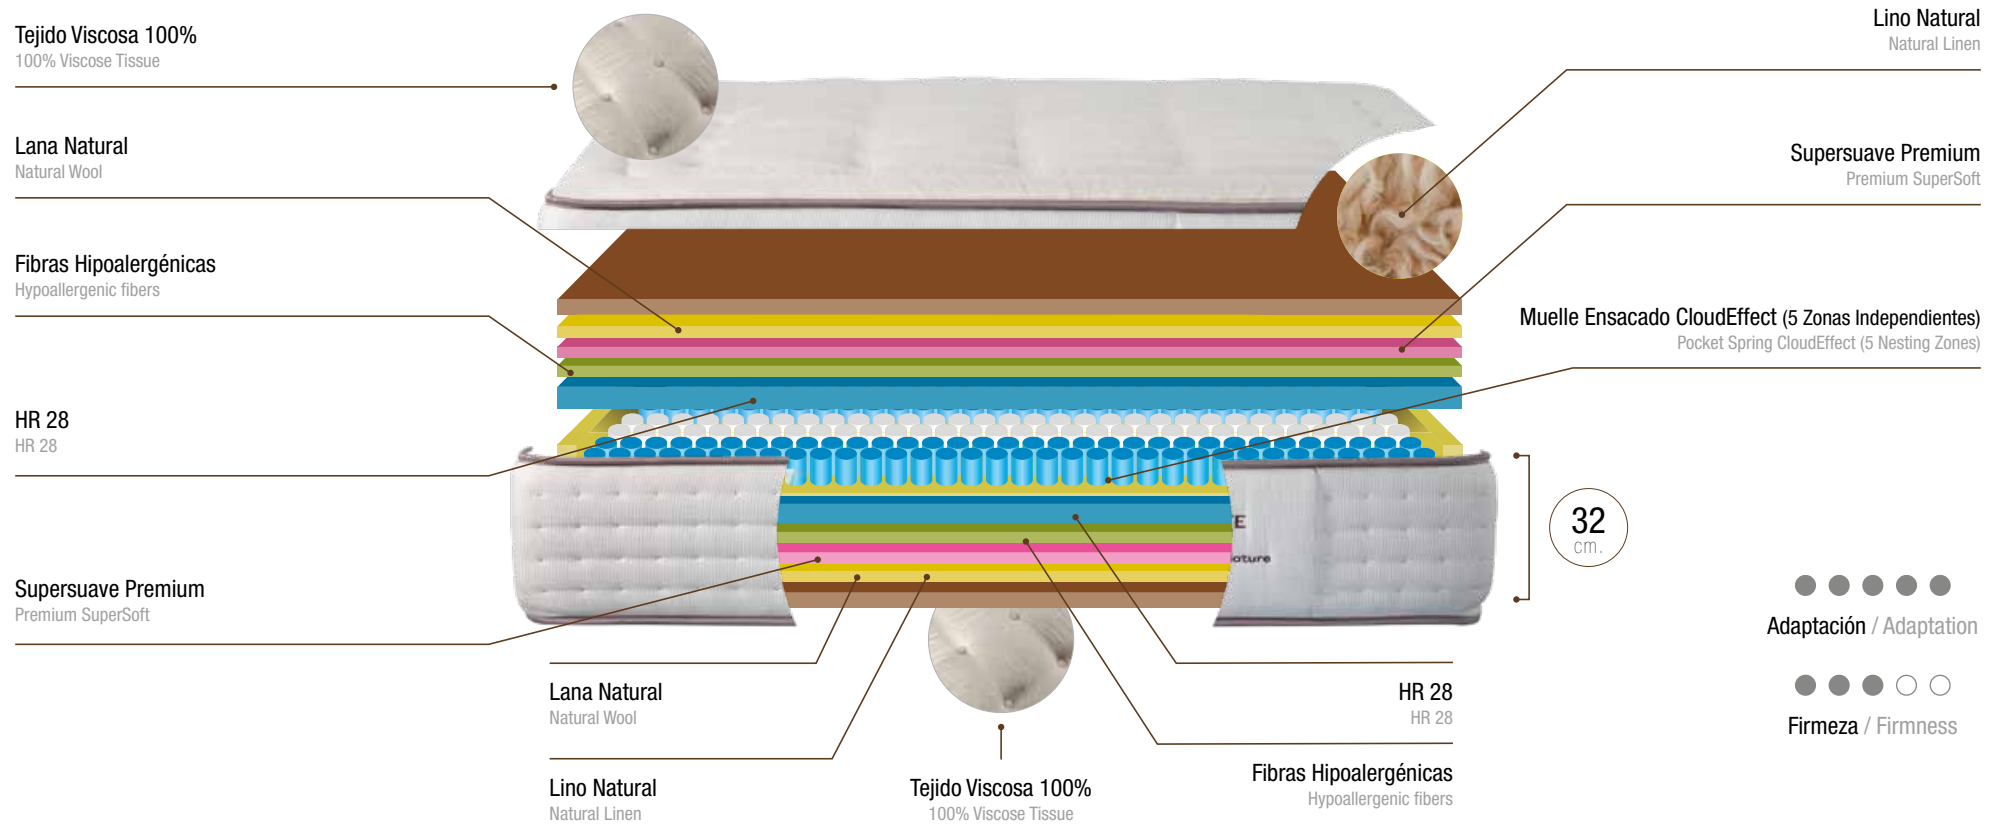

The mattress model NEVE has A 5-YEAR GUARANTEE. Its core is made up of 5 zones of independent pocket springs with Cloud Effect sensation, for a good adaptation to the body. It includes a layer of high density foam, a super soft layer and a layer of Visco Gel. The NEVE is finished with a COLD fabric, with innovative cooling agent technology, and finally quilted with the cover-cover technique.

neve

Visual Dreams

5 AÑOS
DE GARANTÍA*

Bornelli®

life nature

El colchón modelo LIFE NATURE, tiene UNA GARANTIA de 5 AÑOS, su núcleo está formado por 5 zonas de muelles ensacados independientes con efecto Cloud Effect, para una buena adaptación al cuerpo. Incluye dos capas de espuma de alta densidad, una capa super suave y otra capa de lana natural termorreguladora. El colchón se termina con un tejido de viscosa diseño especial Life Nature, acolchado con la técnica tapa-tapa que asegura un perfecto acabado.

The mattress model LIFE NATURE has A 5-YEAR GUARANTEE. Its core is made up of 5 zones of independent pocket springs with Cloud Effect sensation, for a good adaptation to the body. This includes 2 layers of high density , a super soft layer and another one of thermoregulating natural wool. The mattress is finished with a viscose fabric, special Life Nature design, quilted with the cover-cover technique that ensures a perfect finish.

The mattress model MARE has A 5-YEAR GUARANTEE. Its core is formed by 5 zones of high firmness independent pocket springs, providing rest with extra stability and resistance. It includes a layer of high density foam, a super soft layer and another layer Visco Cloud Rest to get a restful sleep. The mattress is finished with a double electronic fabric, special Mare design, quilted with the cover-cover technique that ensures a perfect finish.