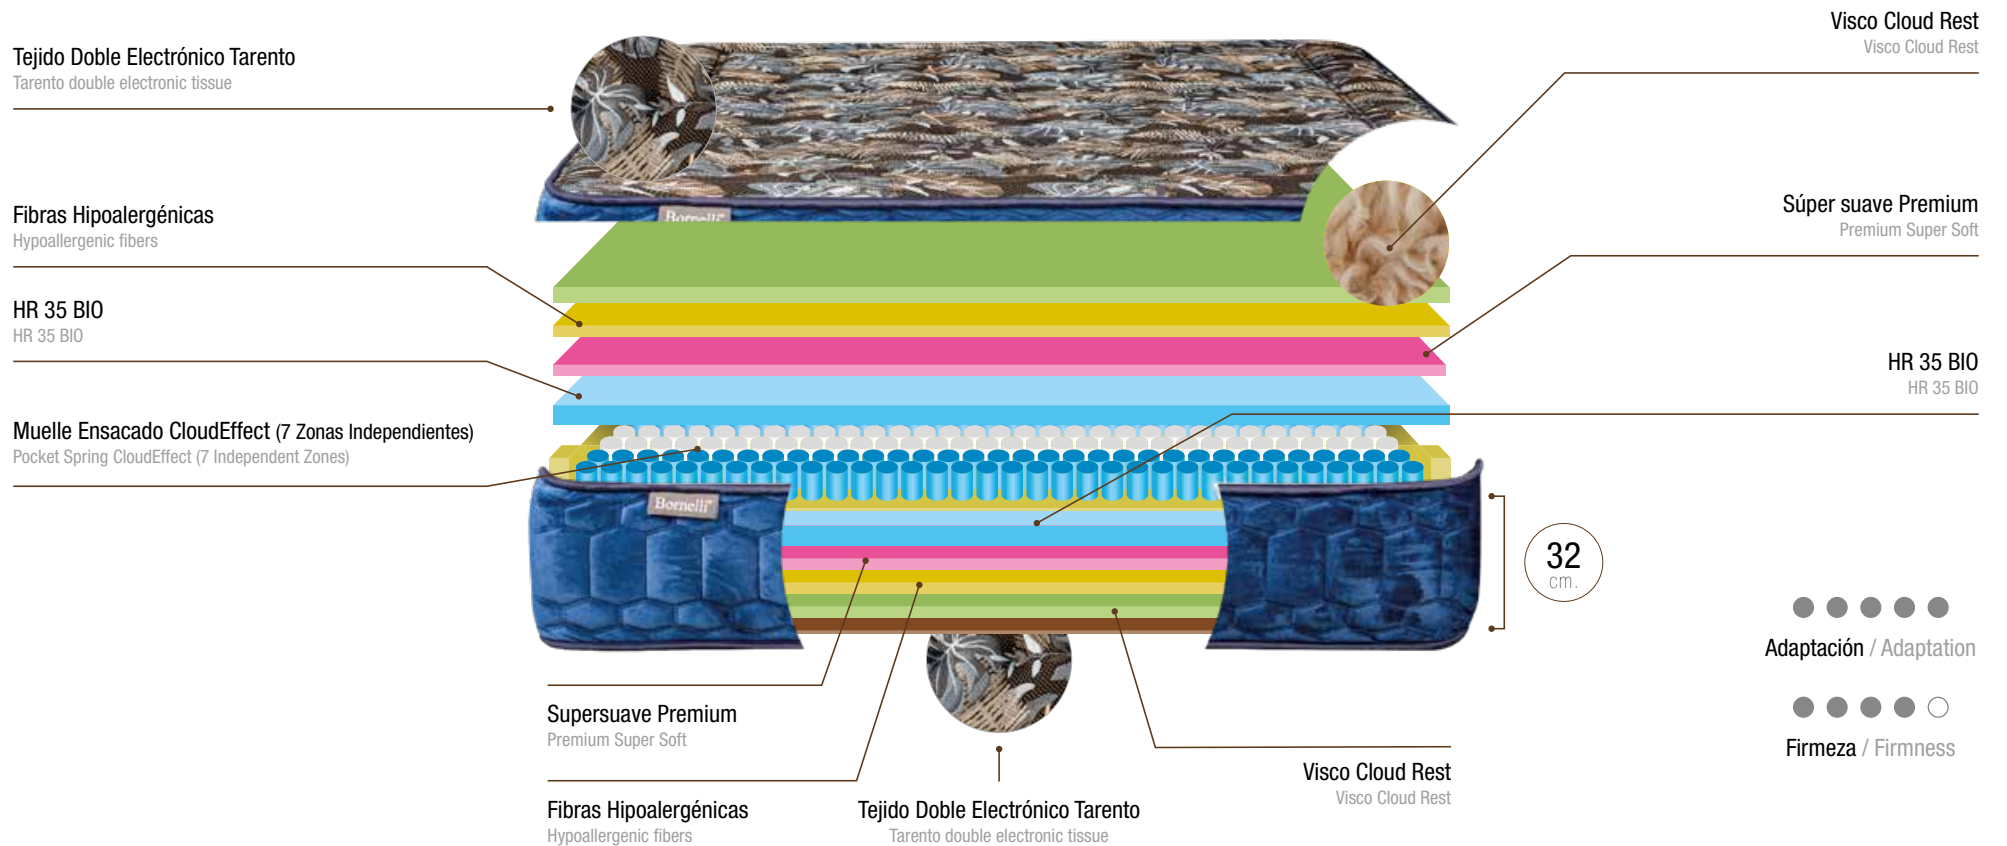

The Vento mattress has A 10-YEAR GUARANTEE. Its core is made up of 7 zones of independent pocket springs placed in Nesting setting, thus increasing its durability and comfort. It includes two layers of NANO SPRINGS Cloud Effect that multiply the adaptation to the body, providing a fantastic rest. To complete its high benefits, a thermoregulating wool layer has been incorporated, along with a layer of cotton that provides its hydro regulatory property. This set of layers supplies the best sensation for an ideal rest. The mattress is completed by natural linen fabric, special Vento design, quilted with the cover-cover technique that ensures a perfect finish.

Nanomuelles
Nanosprings

Fibras Naturales
Natural Fibres

Supersuave Premium
SuperSoft Premium

Gran Durabilidad
Great Durability

vento

Natural Experience

10 AÑOS
DE GARANTÍA*

Bornelli®

tarento

El colchón modelo TARENTO, tiene UNA GARANTIA de 10 AÑOS, su núcleo está formado por 7 zonas de muelles ensacados independientes, colocados en disposición NESTING, aumentando así, su durabilidad y confort. Incluye una capa de espumación viscoelástica Cloud Effect, una capa super suave y otra capa BIO de gran densidad. Este conjunto de capas consigue la mejor sensación para un descanso ideal. El colchón se termina con un tejido doble electrónico diseño especial Tarento, acolchado con la técnica tapa-tapa que asegura un perfecto acabado.

The Tarento mattress has A 10-YEAR GUARANTEE. Its core is made up of 7 zones of independent pocket springs placed in Nesting setting, thus increasing its durability and comfort. It includes a layer of viscoelastic foam Cloud Effect, a super smooth layer and another high density BIO layer. This set of layers supplies the best sensation for an ideal rest. The mattress is completed with a double electronic fabric, special Tarento design, quilted with the cover-cover technique that ensures a perfect finish.