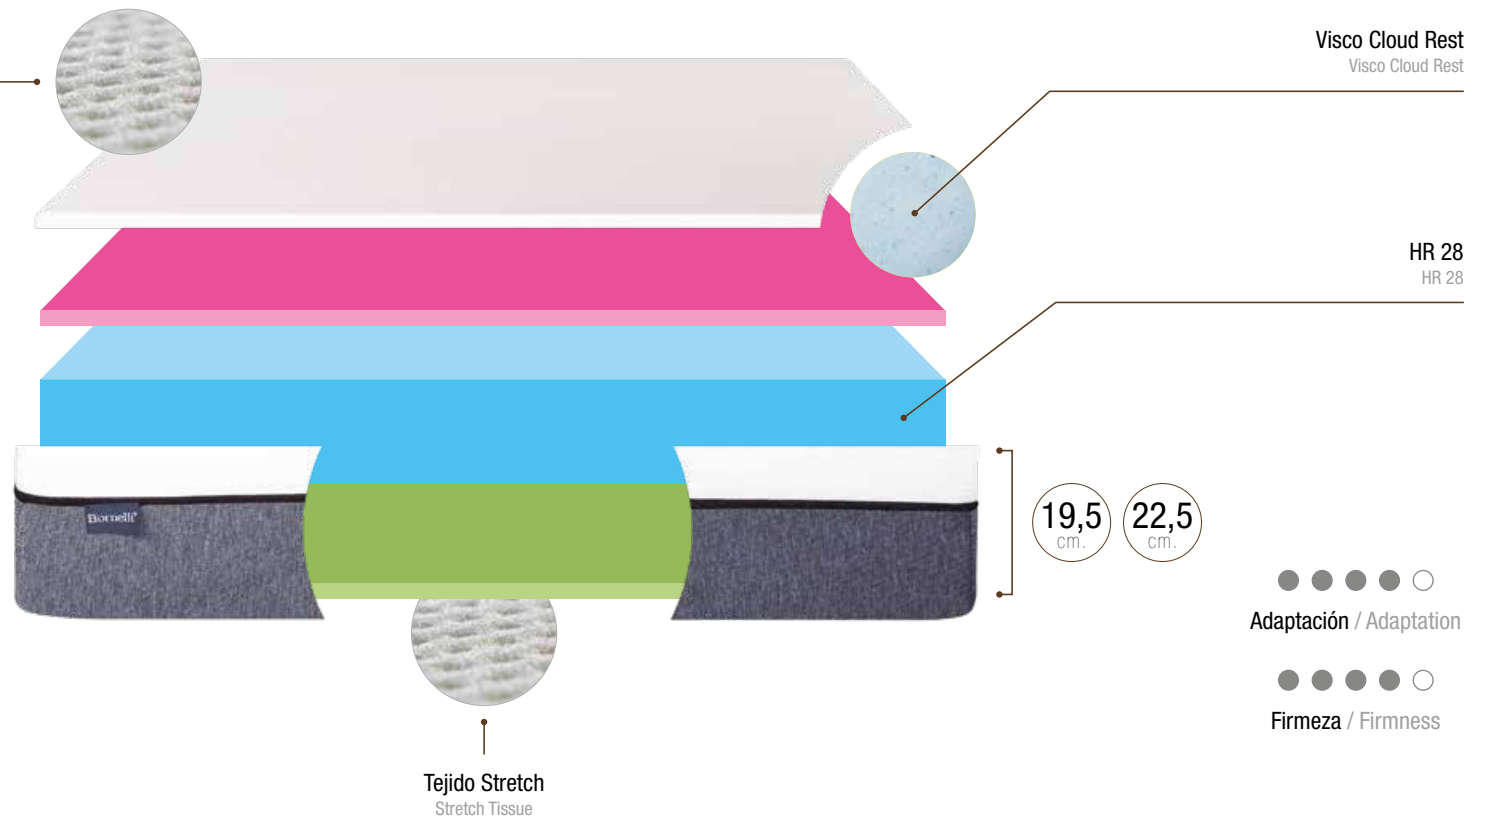

El colchón modelo ERGOLEX, tiene UNA GARANTIA de 3 AÑOS, su núcleo está elaborado con HR de alta densidad y confort, acompañado de una capa de Viscoelástica que aumenta el confort y proporciona un descanso ideal por su capacidad de adaptación al cuerpo. El colchón se termina con un tejido Stretch alta calidad Ergolex.

The ERGOLEX mattress has A 3-YEAR GUARANTEE. Its core is made of high density and comfortable HR along with a viscoelastic layer that increases comfort and provides an ideal rest due to its ability to adapt to the body. The mattress is completed with a high quality fabric Ergolex stretch.

Tejido Stretch Alto Gramaje
Stretch High weight tissue

Visco Cloud Rest
Visco Cloud Rest