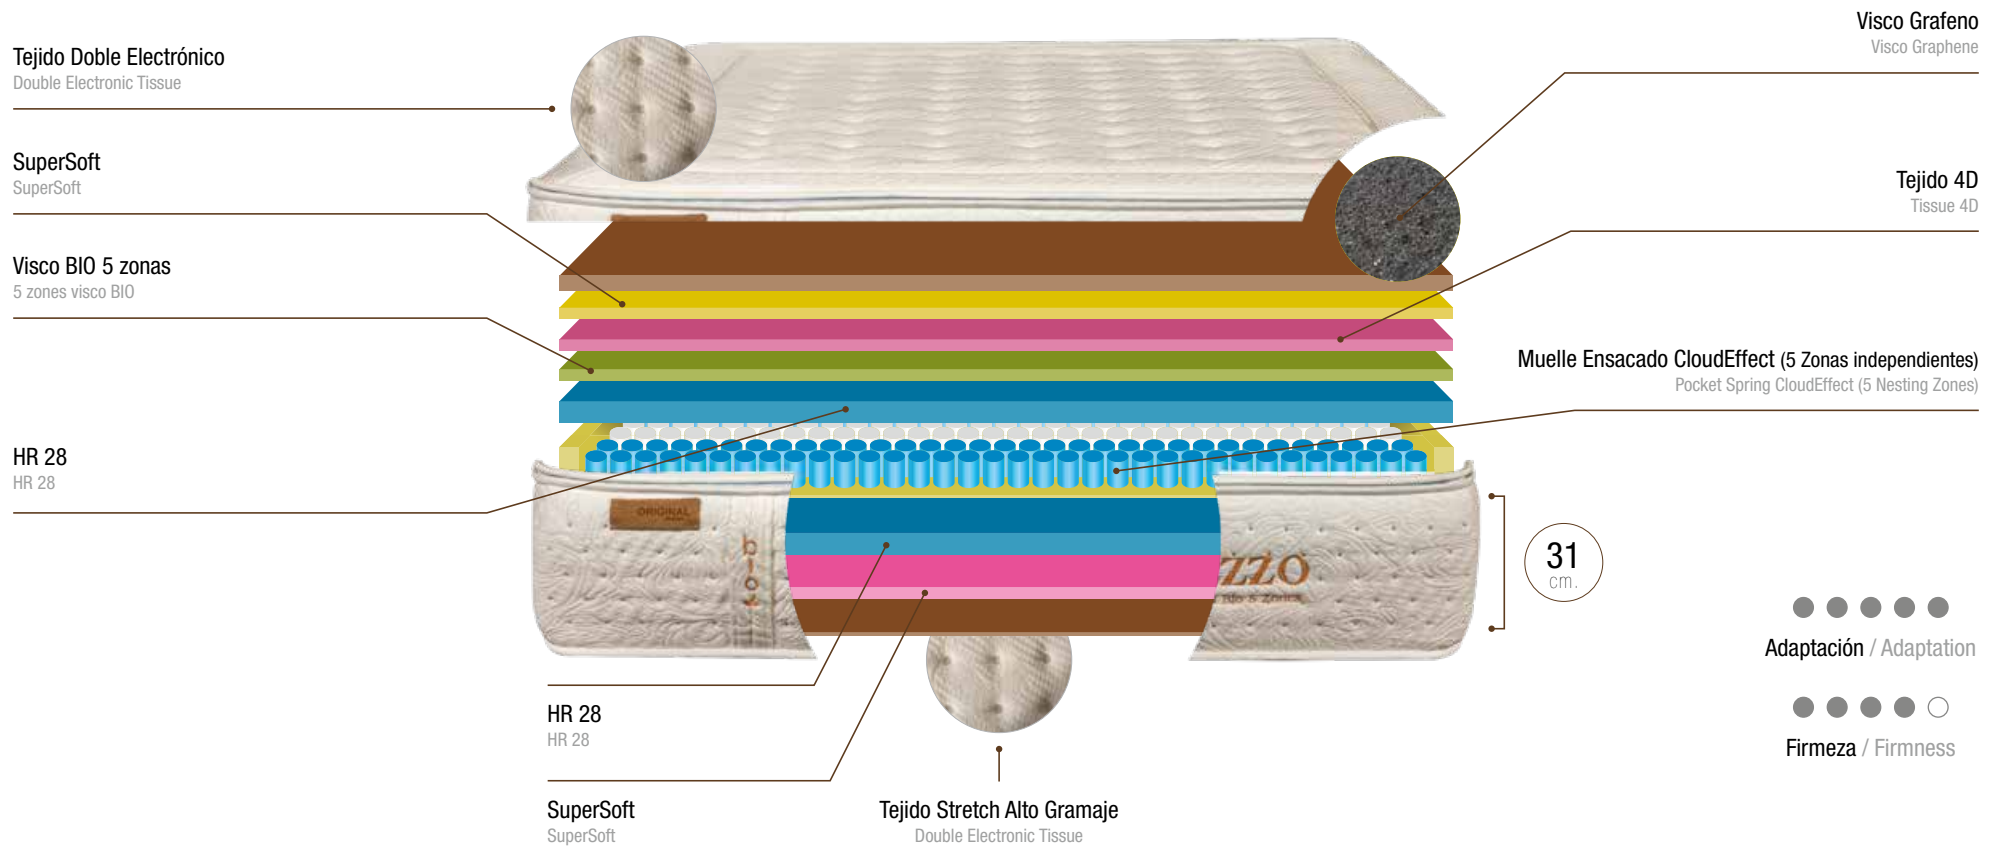

This collection has a zippered toppers system, improving the durability and hygiene of the mattress. The covers covered by 4D and double electronic fabrics guarantee effective and efficient ventilation and thermal regulation providing a complete and constant rest.

arezzo

El colchón modelo AREZZO, tiene UNA GARANTIA de 5 AÑOS, su núcleo está formado por 5 zonas de muelles ensacados independientes con efecto Cloud Efect, para una buena adaptación al cuerpo. Incluye una capa de espumación BIO perfilada en 5 zonas de alta densidad, un tejido 4D y capa super suave. Para terminar, se incorpora una capa de espumación Visco Grafeno que aumenta la transpirabilidad y elimina bacterias y malos olores. El colchón se termina con un tejido doble electrónico diseño especial Arezzo, acolchado con la técnica tapa-tapa que asegura un perfecto acabado.

The AREZZO mattress has A 5-YEAR GUARANTEE. Its core is made up of 5 zones of independent pocket springs with Cloud Effect sensation, for a good adaptation to the body. It includes a layer of BIO foam profiled in 5 zones of independent pocket springs, a 4D fabric and a super soft layer. To finish, It incorporates a layer of Visco Graphene foam that increases breath ability and eliminates bacteria and odors. The mattress is completed with a double electronic fabric, special AREZZO design, quilted with the cover-cover technique that ensures a perfect finish.