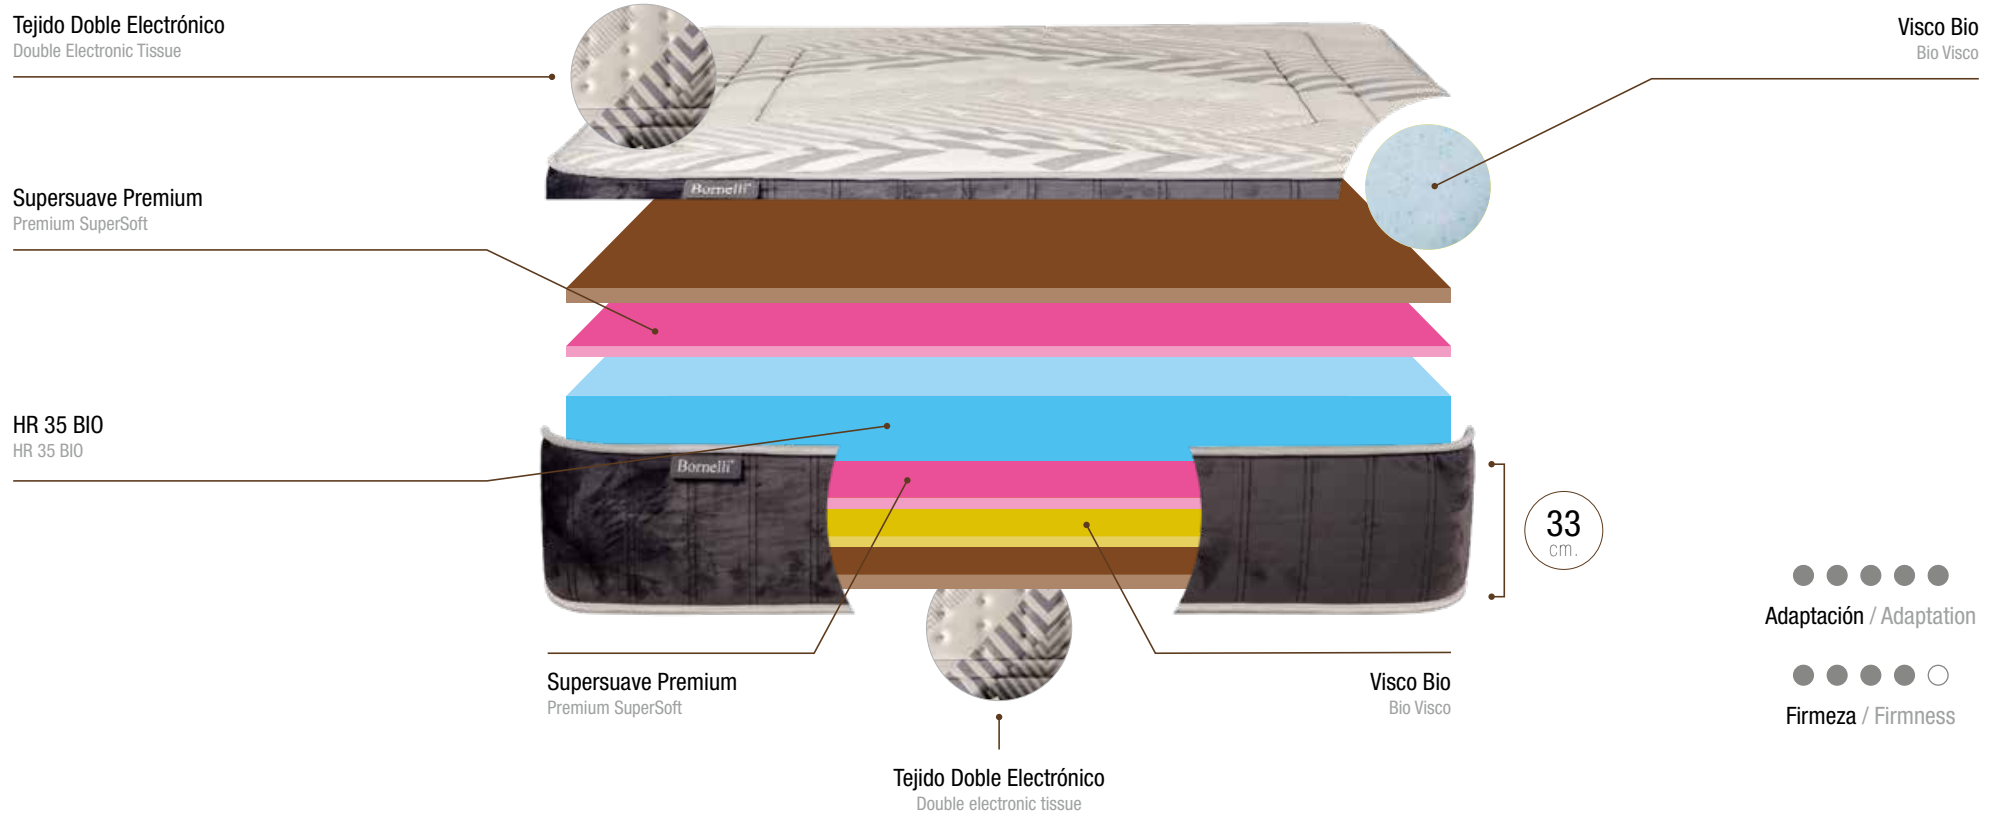

The Fiore mattress has A 10-YEAR GUARANTEE. It's core is made up of high-density and comfortable BIO HR, with bio particles of natural origin, accompanied by a layer of Cloud Rest foam and another super soft layer for a perfect thermoregulation and adaptation to the body. This set of layers provides a great sensation at the time of ideal sleep. The mattress is completed with a double electronic fabric, special FIORE design, quilted with the cover-cover technique that ensures a perfect finish.

Visco BIO 5 zonas
5 zones visco BIO

Tejido Doble Electrónico
Double Electronic Tissue

Gran Durabilidad
Great Durability

fiore

Natural Experience

10 AÑOS
DE GARANTÍA

Bornelli[®]

bio 80-k

The BIO 80K mattress has A10-YEAR GUARANTEE. Its core is made up of high -density and comfortable BIO HR along with a layer of BIO -VISCOELASTIC foam and another super soft layer for a perfect adaptation to the body. This set of layers provides a great sensation at the time of ideal sleep. The mattress is completed with a double electronic fabric, special BIO 80K design, quilted with the cover-cover technique that ensures a perfect finish.