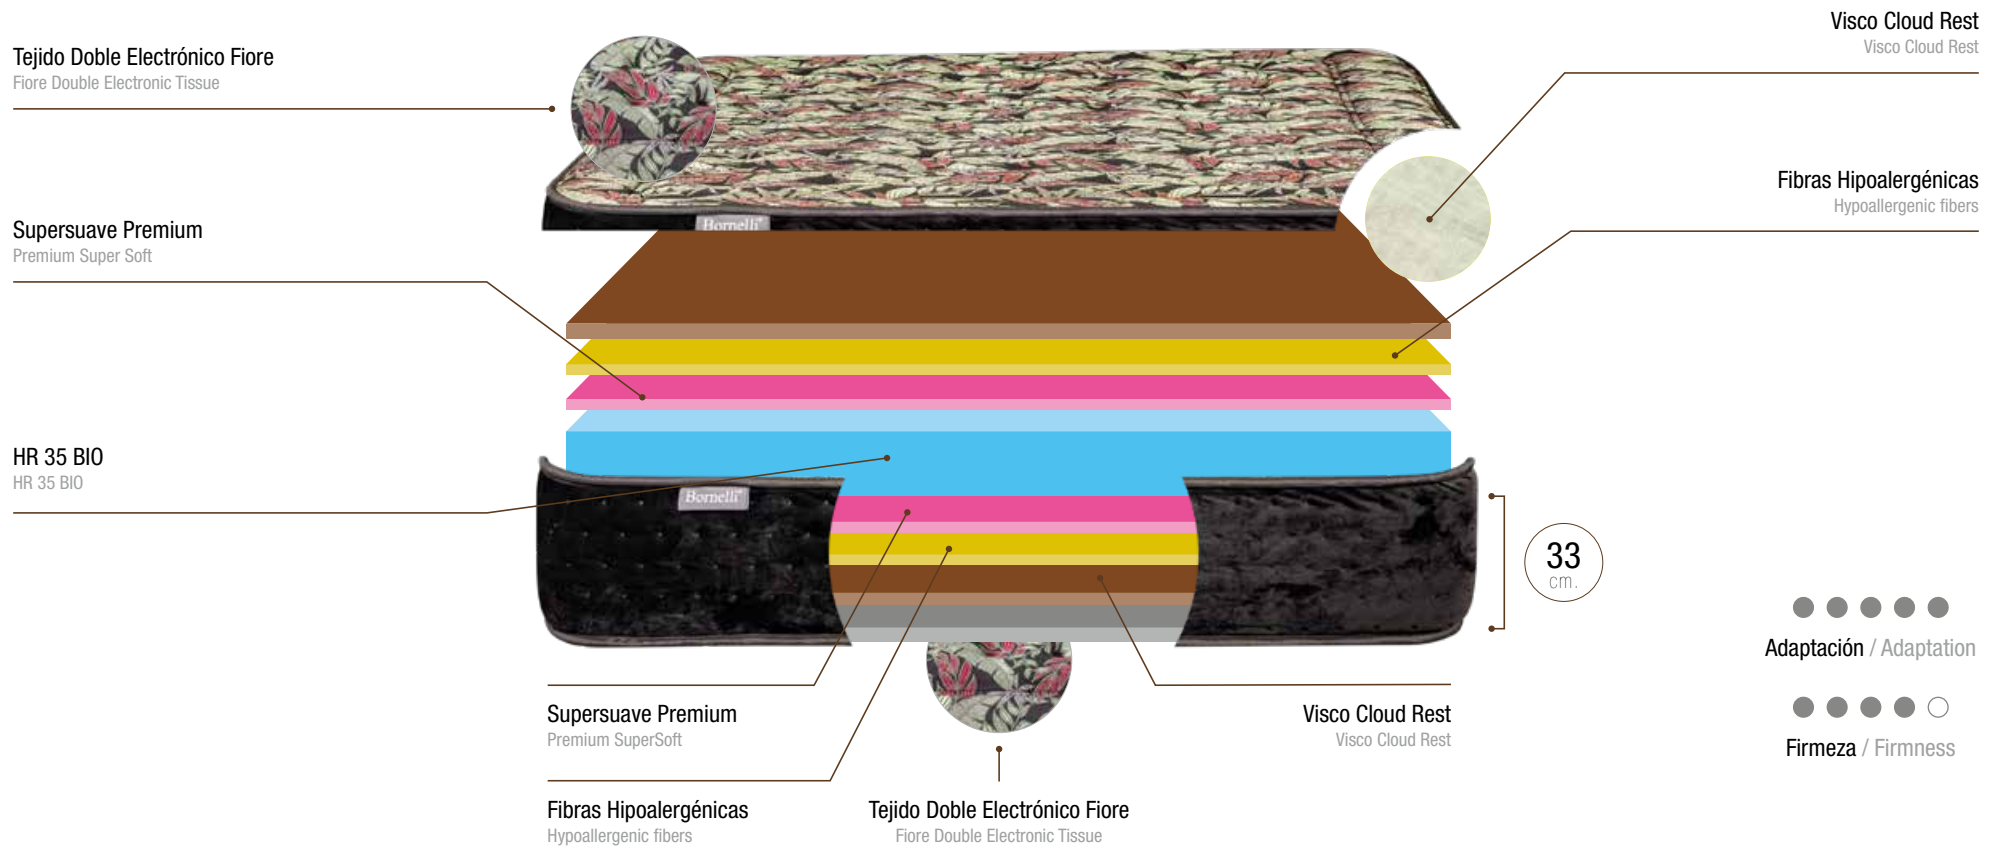

The Cibeles mattress has A 10-YEAR GUARANTEE. Its core is made up of 5 zones of independent pocket springs, placed in NESTING setting, thus increasing its durability and comfort. It two of viscoelastic foam Cloud Effect, a super soft layer and another high layer. This set of layers achieves the best combination for an ideal rest. The mattress is completed, with a double electronic fabric, special Cibeles design, quilted with the cover-cover technique that ensures a perfect finish.

Gran Durabilidad
Great Durability

5 Zonas independientes
5 Independent Zones

Visco Cloud Rest
Visco Cloud Rest

cibeles

Natural Experience

10 AÑOS
DE GARANTÍA*

Bornelli®

fiore

El colchón modelo FIORE, tiene UNA GARANTIA de 10 AÑOS, su núcleo está elaborado con HR BIO de alta densidad y confort, con partículas BIO de origen natural, acompañado de una capa de espumación Cloud Rest y otra capa super suave para una perfecta termorregulación y adaptación al cuerpo. Este conjunto de capas consigue una gran sensación a la hora del descanso ideal. El colchón se termina con un tejido doble electrónico diseño especial Fiore, acolchado con la técnica tapa-tapa que asegura un perfecto acabado.

The Fiore mattress has A 10-YEAR GUARANTEE. It's core is made up of high-density and comfortable BIO HR, with bio particles of natural origin, accompanied by a layer of Cloud Rest foam and another super soft layer for a perfect thermoregulation and adaptation to the body. This set of layers provides a great sensation at the time of ideal sleep. The mattress is completed with a double electronic fabric, special FIORE design, quilted with the cover-cover technique that ensures a perfect finish.