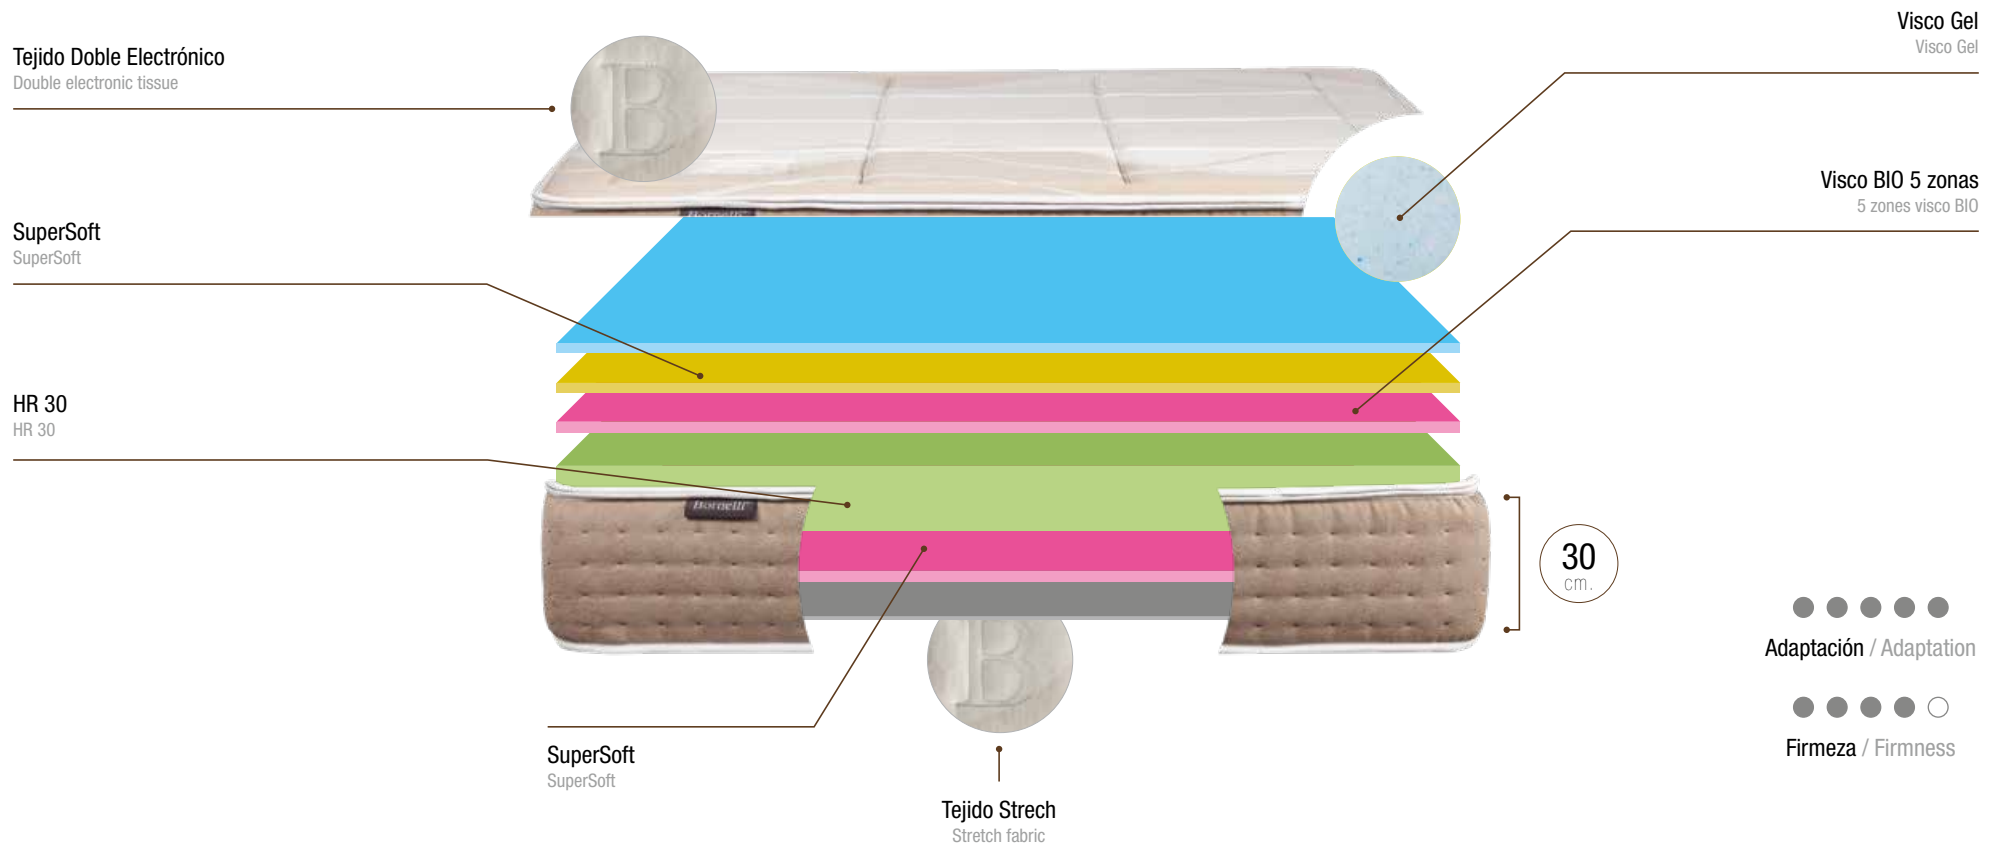

The AREZZO mattress has A 5-YEAR GUARANTEE. Its core is made up of 5 zones of independent pocket springs with Cloud Effect sensation, for a good adaptation to the body. It includes a layer of BIO foam profiled in 5 zones of independent pocket springs, a 4D fabric and a super soft layer. To finish, It incorporates a layer of Visco Graphene foam that increases breath ability and eliminates bacteria and odors. The mattress is completed with a double electronic fabric, special AREZZO design, quilted with the cover-cover technique that ensures a perfect finish.

Visco grafeno
Visco Graphene

Visco BIO 5 zonas
5 zones Visco BIO

4D Transpirable
Breathable 4D

Hipoalergénico
Hypoallergenic

arezzo

Visual Dreams

5 AÑOS
DE GARANTÍA*

Bornelli®

The TERZO mattress has A 5-YEAR GUARANTEE. Its core is made up with high-density and comfortable HR, with BIO particles of natural origin, along with a layer of BIO foam profiled in 5 high density zones and another super soft layer for a perfect thermoregulation and adaptation to the body. To finish this set, we place a layer of visco gel that gives a feeling at the time of an ideal rest. The mattress is finished with a double electronic fabric ,special Terzo design.