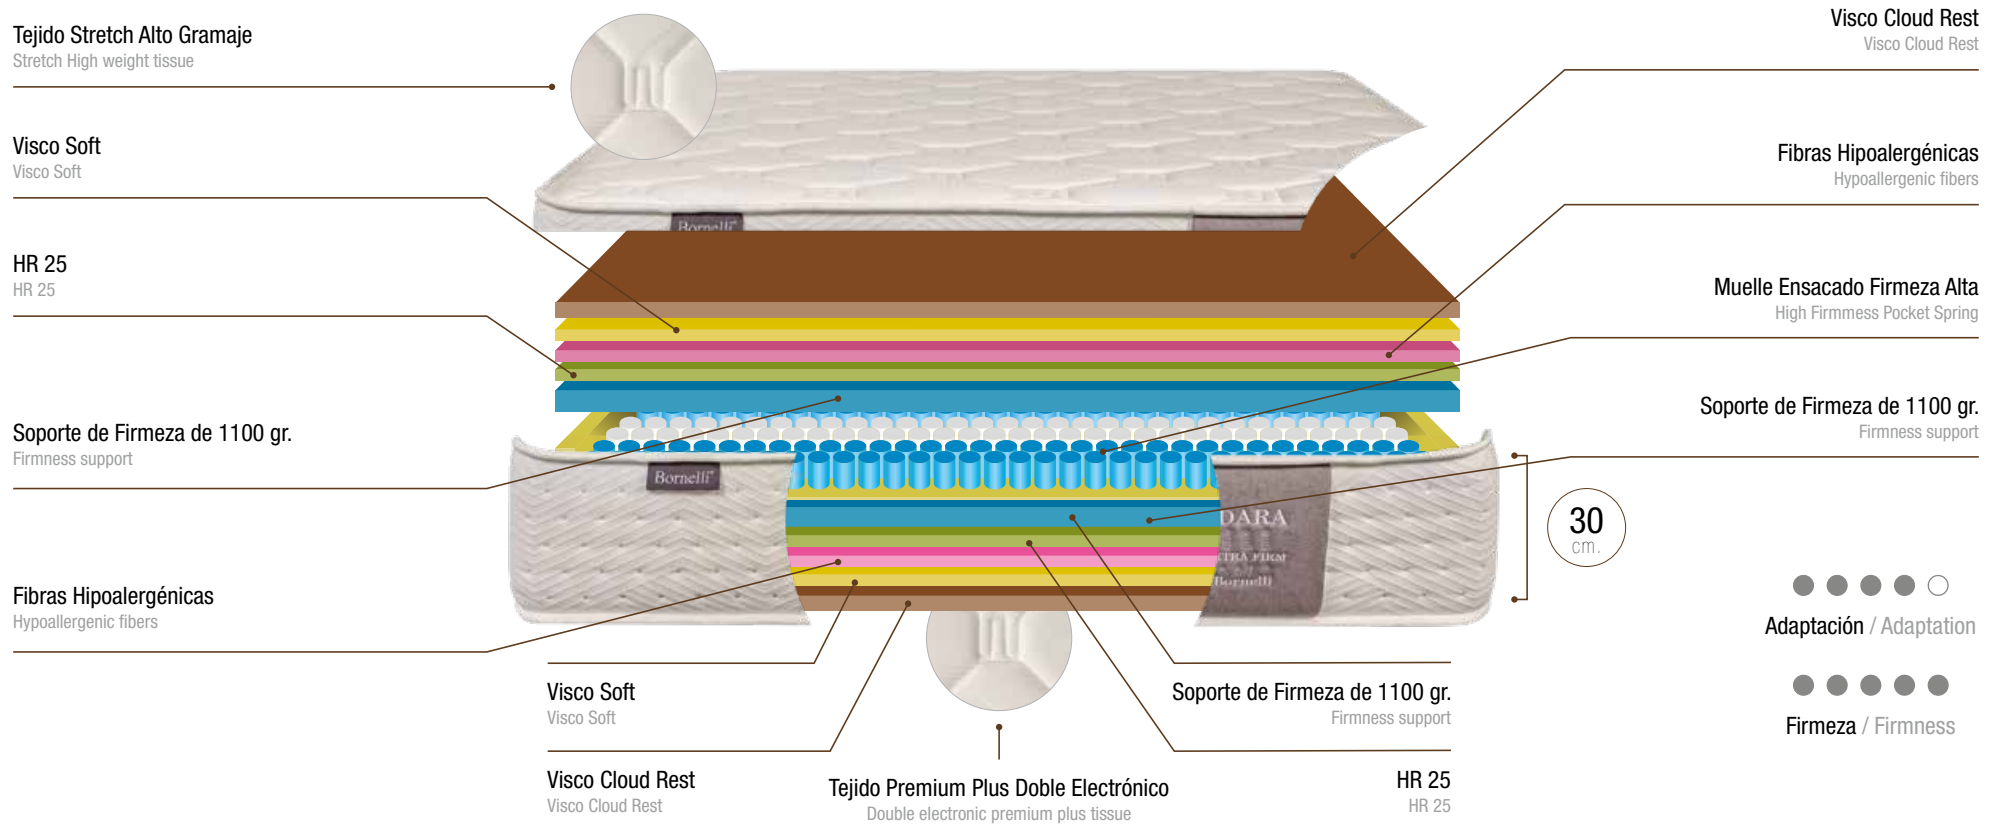

The mattress model MARE has A 5-YEAR GUARANTEE. Its core is formed by 5 zones of high firmness independent pocket springs, providing rest with extra stability and resistance. It includes a layer of high density foam, a super soft layer and another layer Visco Cloud Rest to get a restful sleep. The mattress is finished with a double electronic fabric, special Mare design, quilted with the cover-cover technique that ensures a perfect finish.

Fabricado en España
Made in Spain

Cinco años de garantía
Five years warranty

11 Capas
11 Layers

5 Zonas independientes
5 Independent Zones

Hipoalergénico
Hypoallergenic

SuperSoft Premium
SuperSoft Premium

Visco Cloud Rest
Visco Cloud Rest

El colchón modelo IDARA, tiene UNA GARANTIA de 5 AÑOS, su núcleo está formado por 5 zonas de muelles ensacados independientes de ALTA firmeza, que proporciona al descanso un extra de estabilidad y resistencia. Incluye una capa de espumación de alta densidad, una capa super suave y otra capa Visco Cloud Rest para conseguir un descanso reparador. El colchón se termina con un tejido stretch de alto gramaje diseño especial Idara.

The mattress model IDARA has A 5-YEAR GUARANTEE. Its core is made up of 5 zones of high firmness independent pocket springs, providing rest with extra stability and resistance. It includes a layer of high density foam, a super soft layer and another layer Visco Cloud Rest to give a restful sleep. The mattress is finished with a high grammage stretch fabric, special Idara design.