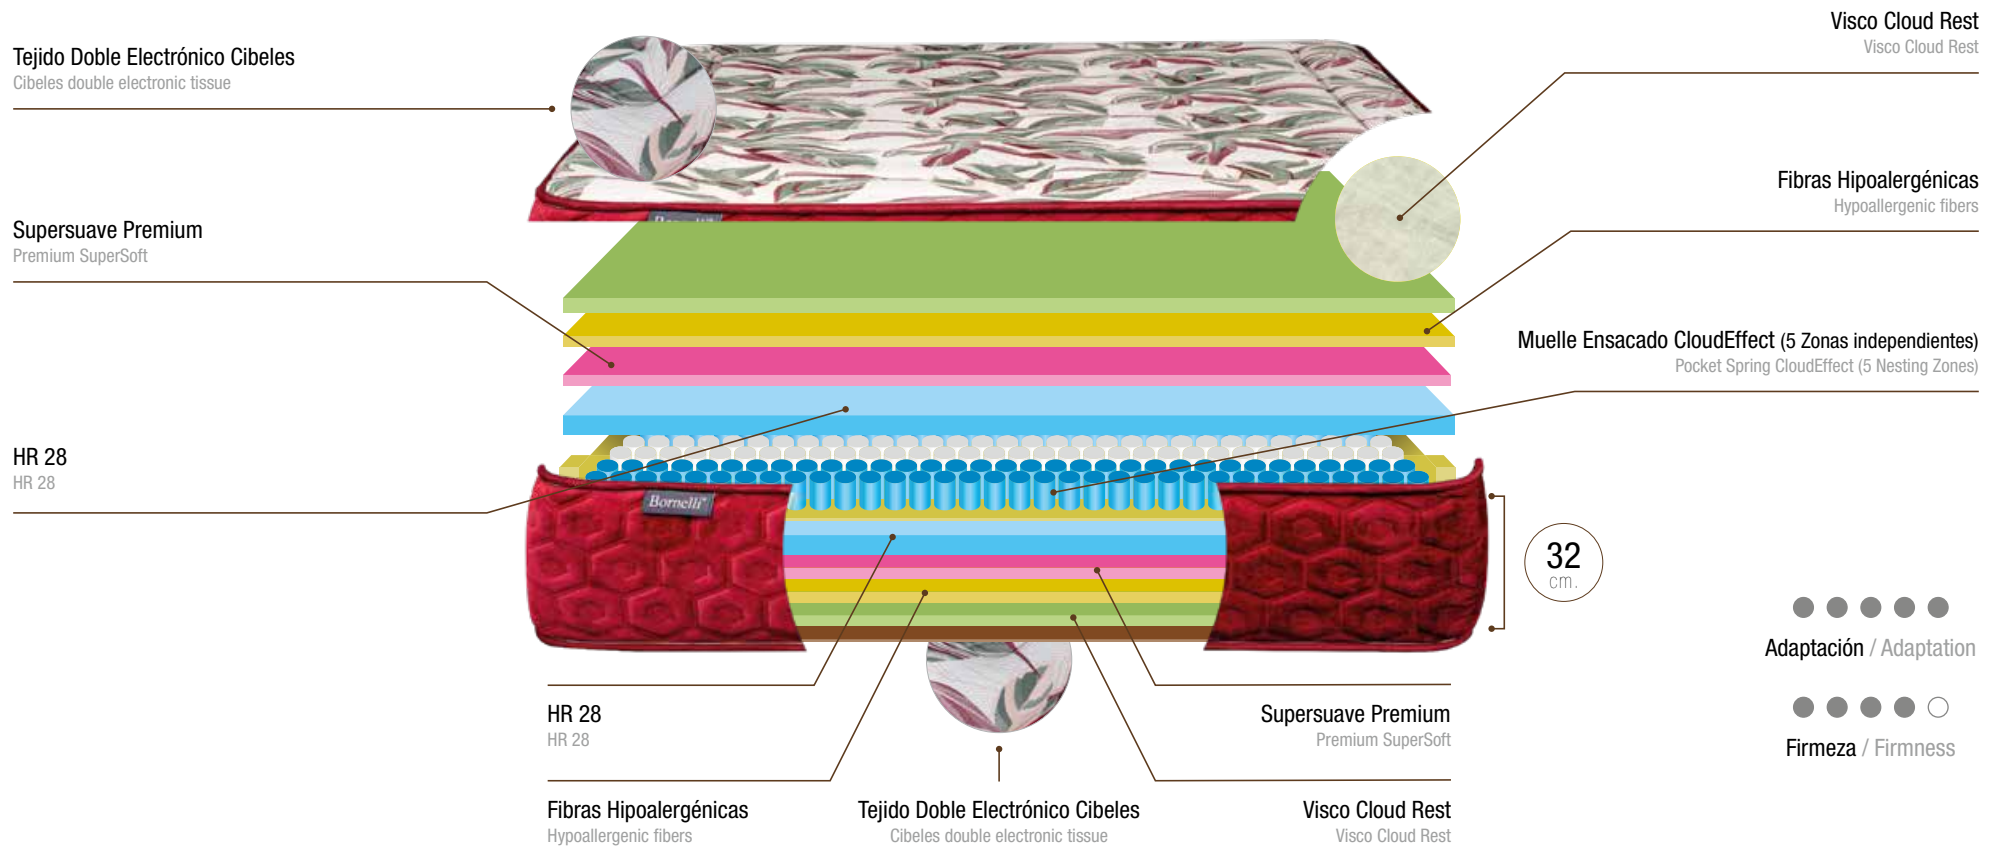

The Tarento mattress has A 10-YEAR GUARANTEE. Its core is made up of 7 zones of independent pocket springs placed in Nesting setting, thus increasing its durability and comfort. It includes a layer of viscoelastic foam Cloud Effect, a super smooth layer and another high density BIO layer. This set of layers supplies the best sensation for an ideal rest. The mattress is completed with a double electronic fabric, special Tarento design, quilted with the cover-cover technique that ensures a perfect finish.

El colchón modelo CIBELES, tiene UNA GARANTIA de 10 AÑOS, su núcleo está formado por 5 zonas de muelles ensacados independientes, colocados en disposición NESTING, aumentando así, su durabilidad y confort. Incluye dos capas de espuma viscoelástica Cloud Efect, una capa super suave y otra capa de alta resistencia. Este conjunto de capas consigue la mejor combinación para un descanso ideal. El colchón se termina con un tejido doble electrónico diseño especial Cibeles, acolchado con la técnica tapa-tapa que asegura un perfecto acabado.

The Cibeles mattress has A 10-YEAR GUARANTEE. Its core is made up of 5 zones of independent pocket springs, placed in NESTING setting, thus increasing its durability and comfort. It two of viscoelastic foam Cloud Effect, a super soft layer and another high layer. This set of layers achieves the best combination for an ideal rest. The mattress is completed, with a double electronic fabric, special Cibeles design, quilted with the cover-cover technique that ensures a perfect finish.