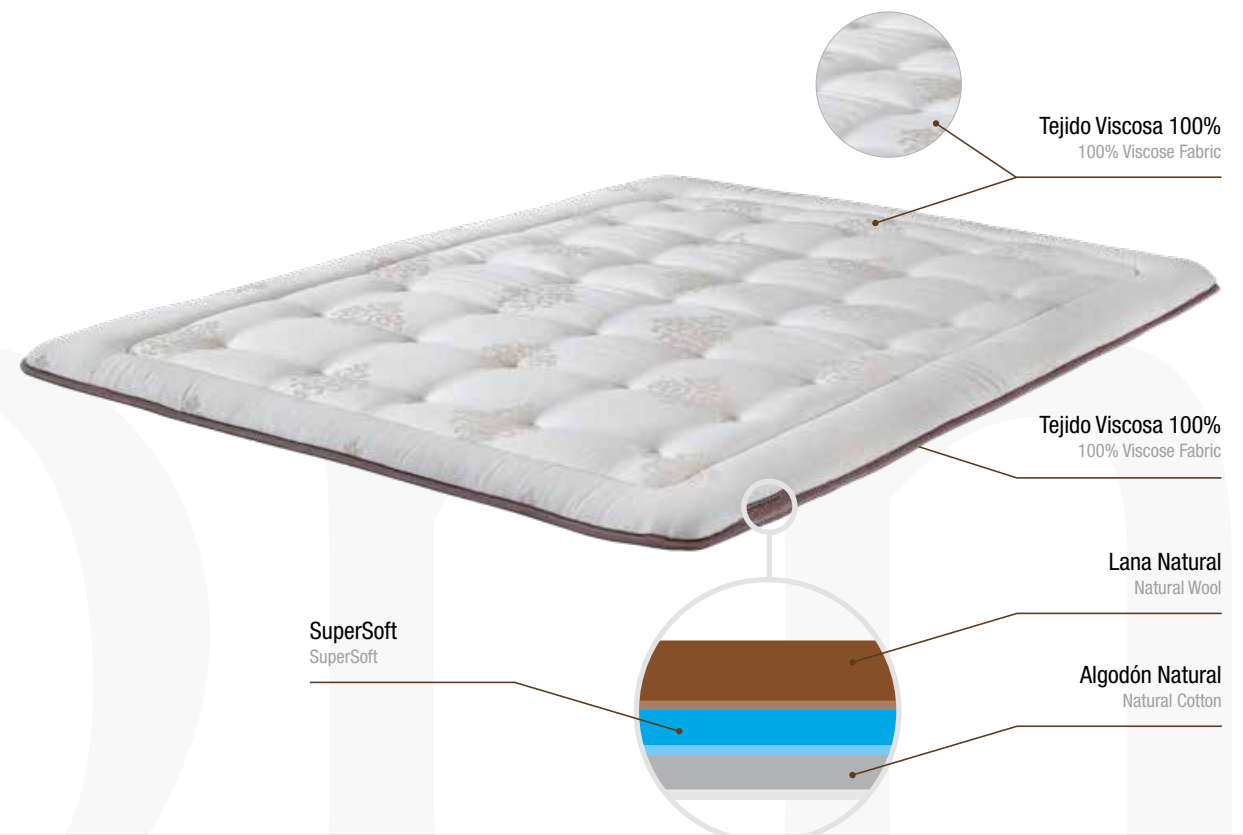

Natural Life

Este topper suma adaptabilidad al colchón y a la vez posee las propiedades de las fibras naturales. Su interior está compuesto por lana y algodón para controlar la humedad y mantener una adecuada temperatura en el durmiente. La cubierta, de diseño cuidado, está compuesta por lino y viscosa 100% natural de color beige. El topper posee 5 cm de grosor y dispone de cuatro bandas elásticas para un ajuste óptimo al colchón.

This topper adds adaptability to the mattress and at the same time it possesses the properties of natural fibers. Its interior is made of wool and cotton to control humidity and maintain an adequate temperature for the sleeper. The cover, carefully designed, is composed of linen and 100% natural viscose of Beige color. The topper is 5 cm thick and has four elastic bands for an optimal fit for the mattress.